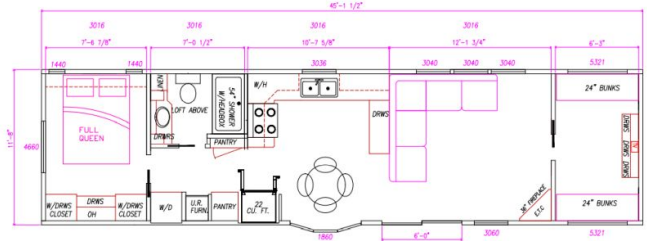

SICARD RV

sales.leads.focusrv@sicardrv.com 1-800-688-2210
7526 Regional Road 20, West Lincoln, ON L0R 2A0
Local 1-905-957-3344 | www.sicardrv.com

SPECIAL UNIT

2025 KROPF CANADIAN 8123WD

SPECIFICATIONS

Year	2025
Manufacturer	KROPF
Brand	CANADIAN
Model	8123WD
Type	Park Model
Status	New
Stock #	22281
Financing Available	✘
Warranty Available	✘
Suspension	N/A
Leveling	N/A
Exterior Length	48.0 ft.
Dry Weight	N/A lbs.
Sleeping Capacity	6 person(s)
Interior Colour	Liberty Fawn Wall Color
Exterior Colour	Carbon Siding Color
Slideouts	N/A

Disclaimer: Product information, pricing and photos are as accurate as possible and are subject to change without notice.

SELLING FEATURES

Introducing the 2025 Canadian 8123WD, from Kropf. The Canadian 8123WD has plenty of interior living space. This park model home sleeps up to 6 people. Inside the Canadian 8123WD, you will find a front bunk room with four single beds for extra sleeping spaces as well as a spacious living room area...