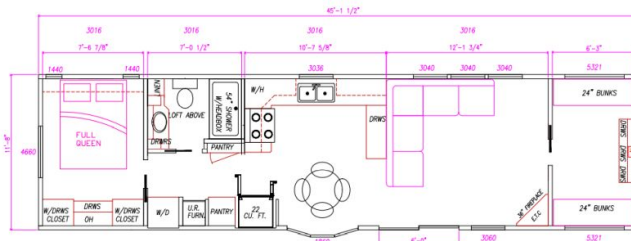

2025 KROPF CANADIAN 8123WD

SPECIFICATIONS

Year	2025
Manufacturer	KROPF
Brand	CANADIAN
Model	8123WD
Type	Park Model
Status	New
Stock #	22281
Financing Available	✘
Warranty Available	✘
Suspension	N/A
Leveling	N/A
Exterior Length	48.0 ft.
Dry Weight	N/A lbs.
Sleeping Capacity	6 person(s)
Interior Colour	Liberty Fawn Wall Color
Exterior Colour	Carbon Siding Color
Slideouts	N/A

Disclaimer: Product information, pricing and photos are as accurate as possible and are subject to change without notice.

SELLING FEATURES

Introducing the 2025 Canadian 8123WD, from Kropf. The Canadian 8123WD has plenty of interior living space. This park model home sleeps up to 6 people. Inside the Canadian 8123WD, you will find a front bunk room with four single beds for extra sleeping spaces as well as a spacious living room area...