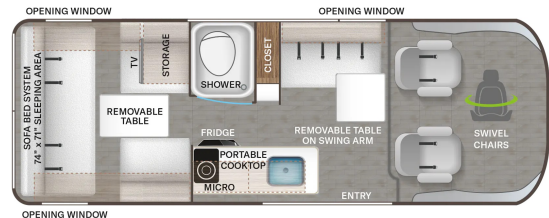

\$149,900.00

Originally \$194,344.00

SPECIFICATIONS

Year	2025
Manufacturer	THOR MOTOR COACH
Brand	Sequence
Model	20J Convertible Rear Sofa
Type	Motorhome
Class	B
Fuel Type	Gas
Status	New
Stock #	Sequence 2548
Financing Available	✓
Warranty Available	✓
Odometer	0 kms.
VIN	N/A
Chassis	2024 Dodge RAM 3500
Engine	N/A
Transmission	N/A
Suspension	N/A
Leveling	N/A
Exterior Length	21.0 ft.
Dry Weight	9350 lbs.
Sleeping Capacity	2 person(s)
Interior Colour	N/A
Exterior Colour	N/A
Slideouts	N/A