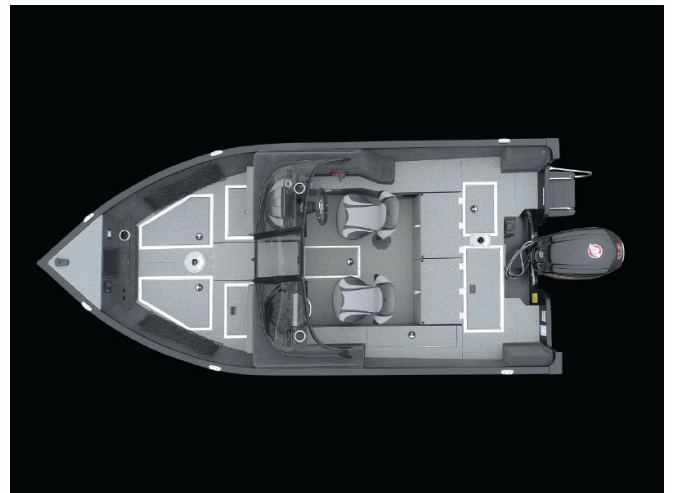

2023 LEGEND F-SERIES F17 PRO DC

\$49,997.00

Originally \$57,999.00

SPECIFICATIONS

Year	2023
Manufacturer	LEGEND
Brand	F-SERIES
Model	F17 PRO DC
Type	Fishing Boat
Status	New
Stock #	176249
Suspension	N/A
Leveling	N/A
Exterior Length	16.7 ft.
Dry Weight	1345 lbs.
Sleeping Capacity	N/A person(s)
Interior Colour	N/A
Exterior Colour	N/A
Slideouts	N/A

Disclaimer: Product information, pricing and photos are as accurate as possible and are subject to change without notice.

SELLING FEATURES

Check out our 2023 F17 PRO. This is a Specials List model with amazing savings of \$4,000, and could be yours as soon as next weekend! This unit also comes with our standard Preferred Equipment Package, valued at \$7,119! Shoreland'r Dub22L Trailer Included.

Preferred Equipment Package: Til...

OPTIONS & EQUIPMENT

Preferred Equipment Package: Tilt Steering Bluetooth AM/FM Stereo w/ MP3 Port & 2 Speakers In-Dash Humminbird Helix 7 GPS Fish/Depth Finder Driver's Seat Slider Swim Platform w/ Fold Down Steps Big Wheel Backsaver Jack & Dolly EZ-Load Trailer Guides Legend Quick Latch Tie Downs Space-Saving Trailer Swing Tongue Full Stand-Up All-Weather Top Dual USB Power Outlet Specifications: Length: 16'7" Hull Depth: 41" Aluminum Thickness: 0.100 Maximum Capacity: 1 631 lbs Package Length: 19'9" Towing Weight: 2 566 lbs Beam: 90" Inside Depth: 26" Maximum Horsepower: 115 Bottom Width: 76" Package Width: 92" Fuel Capacity: 95 L