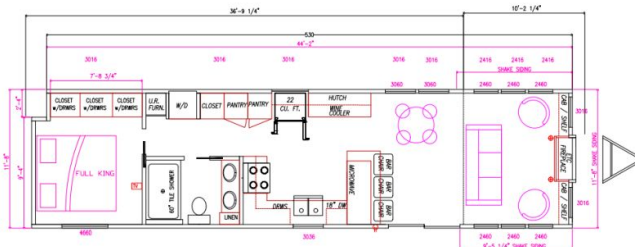

**SPECIFICATIONS**

Year	2025
Manufacturer	KROPF
Brand	CANADIAN ELDORADO
Model	9019KWD
Type	Park Model
Status	New
Stock #	22271
Financing Available	✘
Warranty Available	✘
Suspension	N/A
Leveling	N/A
Exterior Length	49.0 ft.
Dry Weight	N/A lbs.
Sleeping Capacity	3 person(s)
Interior Colour	Maloney Satin / Black Vasa Trim
Exterior Colour	Aspen White
Slideouts	N/A

**Disclaimer:** Product information, pricing and photos are as accurate as possible and are subject to change without notice.

**SELLING FEATURES**

Introducing the 2025 Canadian Eldorado 9019KWD, from Kropf. The Canadian Eldorado 9019KWD has plenty of interior living space. This park model home sleeps up to 3 people. Inside the Canadian Eldorado 9019KWD, you will find a spacious kitchen area and a comfortable front living room area. All Cana...