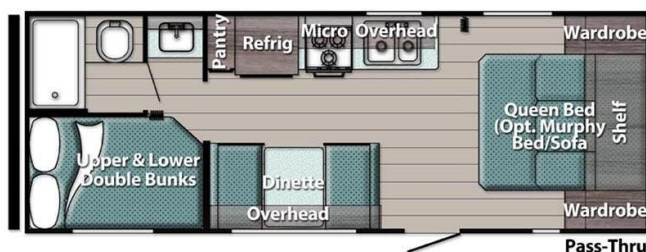

2022 GULF STREAM AMERI-LITE 248BH

SPECIFICATIONS

Year	2022
Manufacturer	GULF STREAM
Brand	AMERI-LITE
Model	248BH
Type	Travel Trailer
Status	PreOwned
Stock #	22247
Financing Available	✘
Warranty Available	✘
Suspension	N/A
Leveling	N/A
Exterior Length	26.6 ft.
Dry Weight	4215 lbs.
Sleeping Capacity	8 person(s)
Interior Colour	Brown
Exterior Colour	White
Slideouts	N/A

Disclaimer: Product information, pricing and photos are as accurate as possible and are subject to change without notice.

SELLING FEATURES

Introducing the 2022 Ameri-Lite 248BH, from Gulfstream. The Ameri-Lite 248BH is a great way to introduce your family to the RV lifestyle. This travel trailer sleeps up to 8 people. Inside the Ameri-Lite 248BH, you will find a four seat bench dinette that converts into a bed providing additional s...