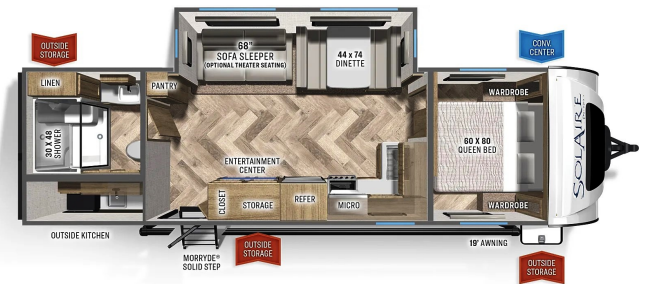

SPECIAL UNIT

2022 PALOMINO SOLAIRE 258RBSS

SPECIFICATIONS

Year	2022
Manufacturer	PALOMINO
Brand	SOLAIRE
Model	258RBSS
Type	Travel Trailer
Status	New
Stock #	NN058470
Financing Available	✘
Warranty Available	✘
Suspension	N/A
Leveling	N/A
Exterior Length	32.7 ft.
Dry Weight	6398 lbs.
Sleeping Capacity	6 person(s)
Interior Colour	N/A
Exterior Colour	FIBERGLASS EXTERIOR
Slideouts	1