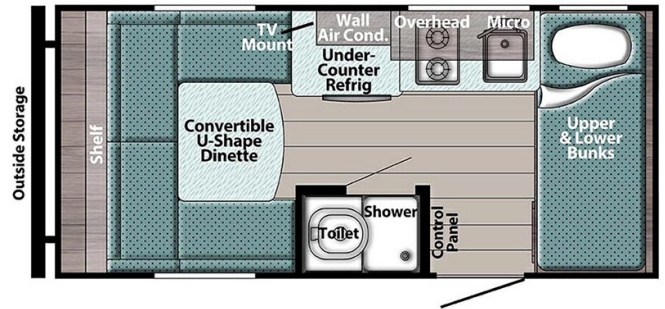

**SPECIAL UNIT**

**\$19,911.00**

Originally \$20,988

**2024 GULF STREAM TRAIL BOSS 140BH**

**SPECIFICATIONS**

Year	2024
Manufacturer	GULF STREAM
Brand	TRAIL BOSS
Model	140BH
Type	Travel Trailer
Status	New
Stock #	24GS036
Financing Available	✘
Warranty Available	✘
Suspension	N/A
Leveling	N/A
Exterior Length	18.2 ft.
Dry Weight	2510 lbs.
Sleeping Capacity	4 person(s)
Interior Colour	N/A
Exterior Colour	Aluminum
Slideouts	N/A

**Disclaimer:** Product information, pricing and photos are as accurate as possible and are subject to change without notice.

**SELLING FEATURES**

Embark on your next adventure with the Gulf Stream Trail Boss 140BH - the perfect blend of compact convenience and spacious comfort. Measuring 18'2" in length, 6'9" in width, and 9'2" in height, this travel trailer is your gateway to endless exploration.