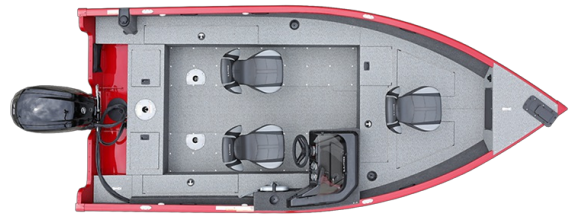

SPECIAL UNIT

\$36,100.00

Originally \$40,290

2024 LUND REBEL XL 1650 SS

SPECIFICATIONS

Year	2024
Manufacturer	LUND
Brand	REBEL XL
Model	1650 SS
Type	Fishing Boat
Status	New
Stock #	PC1095
Financing Available	✘
Warranty Available	✘
Suspension	N/A
Leveling	N/A
Exterior Length	16.7 ft.
Dry Weight	1755 lbs.
Sleeping Capacity	N/A person(s)
Interior Colour	N/A
Exterior Colour	N/A
Slideouts	N/A

Disclaimer: Product information, pricing and photos are as accurate as possible and are subject to change without notice.

SELLING FEATURES

One of Lund's most popular models, with superior functionality, the 1650 Rebel XL SS is the ultimate 16-foot fishing boat that is perfect for any family. Packaged and ready to go, the Rebel is more versatile than any other aluminum fishing boat in its class.