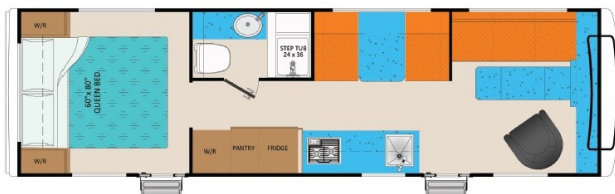

#### SPECIFICATIONS

Year	2024
Manufacturer	GENERAL COACH
Brand	CITATION
Model	REWARD 31
Type	Travel Trailer
Status	New
Stock #	7576P
Financing Available	✓
Warranty Available	✓
Suspension	Torflex
Leveling	Manual
Exterior Length	31.0 ft.
Dry Weight	N/A lbs.
Sleeping Capacity	6 person(s)
Interior Colour	WHITE
Exterior Colour	BLUE
Slideouts	N/A