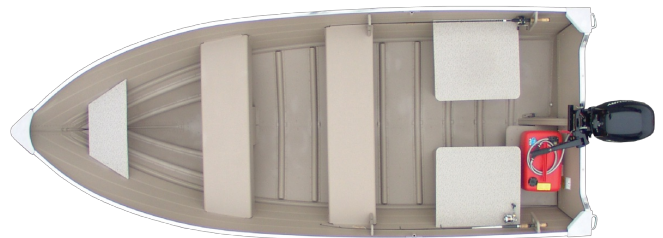

$9,995.00

2024 LEGEND F-SERIES 14 WIDEBODY LS

SPECIFICATIONS

Year	2024
Manufacturer	LEGEND
Brand	F-SERIES
Model	14 WIDEBODY LS
Type	Fishing Boat
Status	New
Stock #	176211
Suspension	N/A
Leveling	N/A
Exterior Length	14.3 ft.
Dry Weight	235 lbs.
Sleeping Capacity	N/A person(s)
Interior Colour	N/A
Exterior Colour	N/A
Slideouts	N/A

Disclaimer: Product information, pricing and photos are as accurate as possible and are subject to change without notice.

SELLING FEATURES

Check out our 2024 14 Widebody LS. Add any outboard and trailer of your desire!

This is a Specials List model with amazing savings of $400, and could be yours as soon as next weekend! Get in touch with your local Endless Roads Sales Associate to find out about all the awesome features on this...

Powered by focusRV