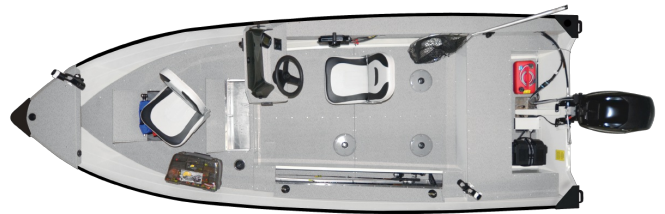

2024 LEGEND R-SERIES 16 PROSPORT SC

\$18,995.00

Originally \$22,995.00

SPECIFICATIONS

Year	2024
Manufacturer	LEGEND
Brand	R-SERIES
Model	16 PROSPORT SC
Type	Fishing Boat
Status	New
Stock #	176208
Suspension	N/A
Leveling	N/A
Exterior Length	16.2 ft.
Dry Weight	600 lbs.
Sleeping Capacity	N/A person(s)
Interior Colour	N/A
Exterior Colour	N/A
Slideouts	N/A

Disclaimer: Product information, pricing and photos are as accurate as possible and are subject to change without notice.

SELLING FEATURES

16 ProSport - Small and Simple, Packed with Fishing Essentials Like Bilge Pump, Live Wells, Side Console, and Multiple Fishing Chairs

Specifications

- Beam: 68"
- Hull Depth: 29"
- Inside Depth: 20"
- Aluminum Thickness: 0.100
- Maximum Horsepower: 40
- Maximum Capacity: 1201 lbs
- Bottom ...

Powered by focusRV