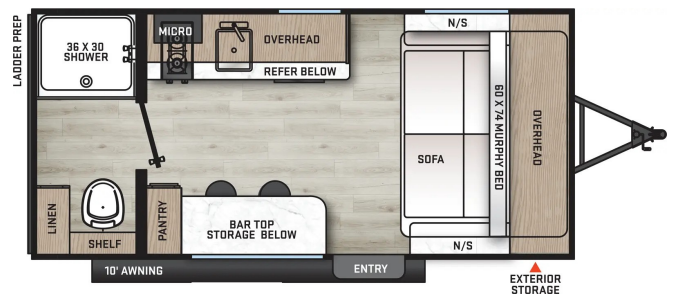

SPECIAL UNIT

\$19,995.00

Originally \$32,499

\$56 Weekly

2024 COACHMEN CATALINA 154RBX

SPECIFICATIONS

Year	2024
Manufacturer	COACHMEN
Brand	CATALINA
Model	154RBX
Type	Travel Trailer
Status	New
Stock #	I1259
Financing Available	✓
Warranty Available	✓
Suspension	N/A
Leveling	Scissor
Exterior Length	19.6 ft.
Dry Weight	3154 lbs.
Sleeping Capacity	2 person(s)
Interior Colour	N/A
Exterior Colour	aluminum
Slideouts	N/A

Disclaimer: Product information, pricing and photos are as accurate as possible and are subject to change without notice.

SELLING FEATURES

Need a small trailer? This is the Catalina 154RBX. With features such as solar prep, JBL Soundsystem, power awning with light strip, leash link for pets, heat and AC, and single axle. Weighing just over 3100 pounds. This is perfect for anyone with a small SUV.

As you walk in the trailer un...

OPTIONS & EQUIPMENT

Awning 10'	Aluminum Wheels	Fridge with 1 doors	Heating	Air Conditioning Unit(s)	Aux Battery	Battery Charger
Battery Tray	Solid Surface Counter Tops	Enclosed Underbelly	Fully Furnished	Hide A Bed	Stabilizer Jacks	
LPG Detector	Microwave	Convection Oven	Monitor Panel	Outside Shower	Power Air Vents	
Power Bath Vents	Satellite Dish	Sky Light(s)	Smoke Detector	Trailer Hitch	Gas (dsi) Water Heater 6	
Winterizing						