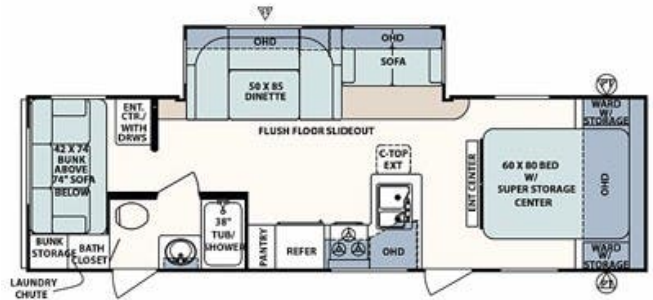

**CONSIGNMENT UNIT**

**\$26,900.00**

**2009 FOREST RIVER SURVEYOR SV300**

**SPECIFICATIONS**

Year	2009
Manufacturer	FOREST RIVER
Brand	SURVEYOR
Model	SV300
Type	Travel Trailer
Status	PreOwned
Stock #	LOT514
Financing Available	✘
Warranty Available	✘
Suspension	N/A
Leveling	N/A
Exterior Length	29.0 ft.
Dry Weight	6000 lbs.
Sleeping Capacity	10 person(s)
Interior Colour	N/A
Exterior Colour	N/A
Slideouts	1

**Disclaimer:** Product information, pricing and photos are as accurate as possible and are subject to change without notice.

**SELLING FEATURES**

This home away from home 2009 FOREST RIVER SURVEYOR SV300 located at Happy Hollow Campground INC lot# 514. This trailer is located on a beautiful lot with deck, shed & fire pit area. Please contact camp office for more information and detail. 2024 Lot fees are not included in price 519-529-7632