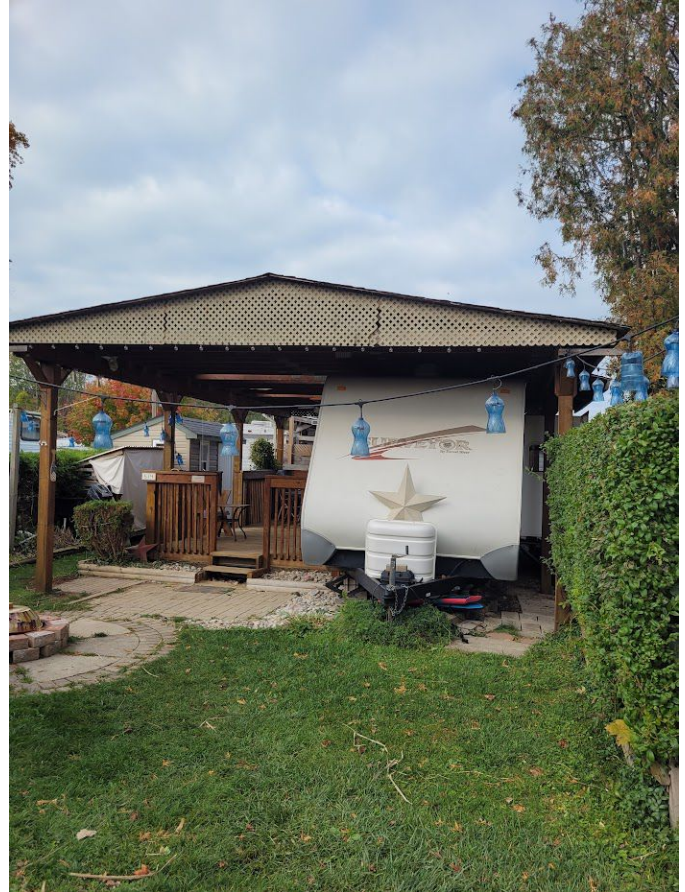

**CONSIGNMENT UNIT**

**\$26,900.00**

**2009 FOREST RIVER SURVEYOR SV300**

**SPECIFICATIONS**

Year	2009
Manufacturer	FOREST RIVER
Brand	SURVEYOR
Model	SV300
Type	Travel Trailer
Status	PreOwned
Stock #	LOT514
Financing Available	✘
Warranty Available	✘
Suspension	N/A
Leveling	N/A
Exterior Length	29.0 ft.
Dry Weight	6000 lbs.
Sleeping Capacity	10 person(s)
Interior Colour	N/A
Exterior Colour	N/A
Slideouts	1

**Disclaimer:** Product information, pricing and photos are as accurate as possible and are subject to change without notice.

**SELLING FEATURES**

This home away from home 2009 FOREST RIVER SURVEYOR SV300 located at Happy Hollow Campground INC lot# 514. This trailer is located on a beautiful lot with deck, shed & fire pit area. Please contact camp office for more information and detail. 2024 Lot fees are not included in price 519-529-7632