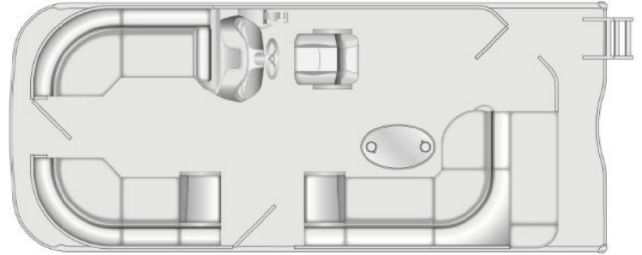

SPECIAL UNIT

\$29,997.00

Originally \$45,144

\$235 Bi-Weekly

2023 FOREST RIVER SOUTHBAY 222CRLE25

SPECIFICATIONS

Year	2023
Manufacturer	FOREST RIVER
Brand	SOUTHBAY
Model	222CRLE25
Type	Pontoon Boat
Status	New
Stock #	S3100923
Suspension	N/A
Leveling	N/A
Exterior Length	20.1 ft.
Dry Weight	N/A lbs.
Sleeping Capacity	N/A person(s)
Interior Colour	N/A
Exterior Colour	N/A
Slideouts	N/A

Disclaimer: Product information, pricing and photos are as accurate as possible and are subject to change without notice.

SELLING FEATURES

- Overall Length 20' 10"
- Deck Length 19' 3"
- Person Capacity 11 persons
- Max Wt. Cap 1590lbs
- Width 8' 6"
- Max HP 115 hp
- Navy Exterior Panel
- Black Exterior Panel
- Flagstone Furniture Base
- Black Furniture Accent
- Smoke Flooring
- Coal Canvas
- Yamaha Pre-Rig w/Lowrance Hook 5
- 2" Depth Gauge
- B...