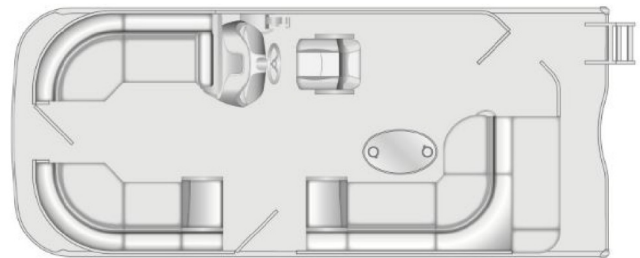

2023 FOREST RIVER SOUTHBAY S222CR2275

\$61,119.00

Originally ~~\$65,478.00~~

\$313 Bi-Weekly

SPECIFICATIONS

Year	2023
Manufacturer	FOREST RIVER
Brand	SOUTHBAY
Model	S222CR2275
Type	Pontoon Boat
Status	New
Stock #	S3528535
Suspension	N/A
Leveling	N/A
Exterior Length	22.0 ft.
Dry Weight	N/A lbs.
Sleeping Capacity	N/A person(s)
Interior Colour	N/A
Exterior Colour	N/A
Slideouts	N/A

Disclaimer: Product information, pricing and photos are as accurate as possible and are subject to change without notice.

SELLING FEATURES

Contact us for more information! 613-935-9766

S222CR

CRUISE

Overall Length 22'

Deck Length 20' 5"

Person Capacity 10 persons

Max Wt. Cap 1340lbs

Width 8' 6"

Max HP 200 hp

Caribbean Blue Exterior Top Panel

Slate Exterior Bottom Panel

Alpine Smoke Furniture Base