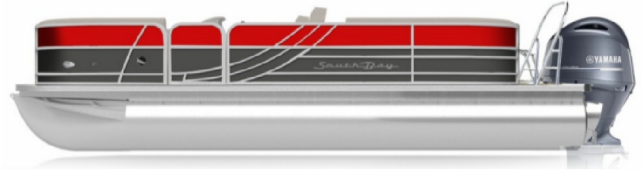

SPECIAL UNIT

\$29,997.00

Originally ~~\$45,845~~

\$238 Bi-Weekly

2023 FOREST RIVER SOUTHBAY 220CRLE25

SPECIFICATIONS

Year	2023
Manufacturer	FOREST RIVER
Brand	SOUTHBAY
Model	220CRLE25
Type	Pontoon Boat
Status	New
Stock #	S3187571
Suspension	N/A
Leveling	N/A
Exterior Length	20.1 ft.
Dry Weight	N/A lbs.
Sleeping Capacity	N/A person(s)
Interior Colour	N/A
Exterior Colour	N/A
Slideouts	N/A

Disclaimer: Product information, pricing and photos are as accurate as possible and are subject to change without notice.

SELLING FEATURES

Overall Length 20' 10"
Deck Length 19' 3"
Person Capacity 11 persons
Max Wt. Cap 1590lbs
Width 8' 6"
Max HP 115 hp