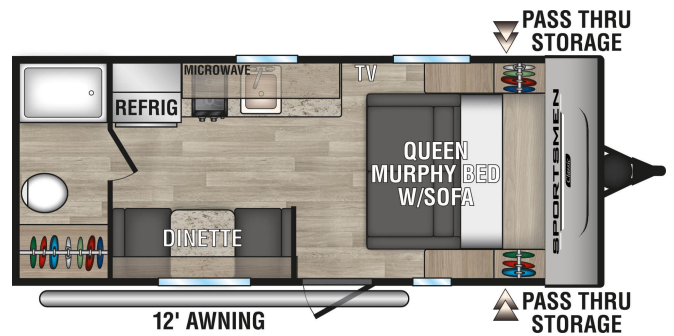

SPECIAL UNIT

\$18,995.00

Originally \$32,995

\$129 Bi-Weekly

2024 K-Z INC. SPORTSMEN CLASSIC 170MB

SPECIFICATIONS

Year	2024
Manufacturer	K-Z INC.
Brand	SPORTSMEN CLASSIC
Model	170MB
Type	Travel Trailer
Status	New
Stock #	P2714
Financing Available	✓
Warranty Available	✓
Suspension	N/A
Leveling	N/A
Exterior Length	22.0 ft.
Dry Weight	2970 lbs.
Sleeping Capacity	3 person(s)
Interior Colour	N/A
Exterior Colour	N/A
Slideouts	N/A

Disclaimer: Product information, pricing and photos are as accurate as possible and are subject to change without notice.

SELLING FEATURES

Specifications and Features: on sale for \$ 28995 plus fees.

- Length (ft): 22'0"
- Width (ft): 7'6"
- Height (ft): 9'4"
- Interior Height (ft): 6'6"
- Dry Weight (lbs): 2870
- Payload Capacity (lbs): 630
- Hitch Weight (lbs): 420
- Number Of Fresh Water Holding Tanks: 1
- Total Fresh Water Ta...