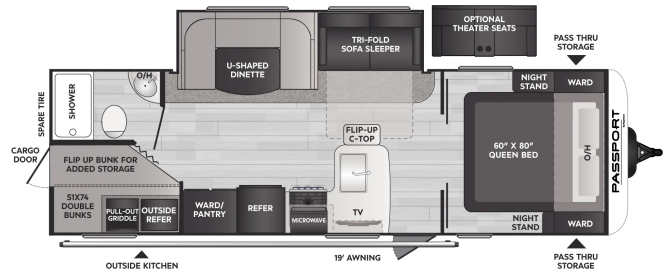

CLEARANCE UNIT

\$42,900.00

Originally \$64,203.00

2024 PASSPORT Passport 268BH Large Double Bunks

SPECIFICATIONS

Year	2024
Manufacturer	PASSPORT
Brand	Passport 268BH
Model	Large Double Bunks
Type	Travel Trailer
Status	New
Stock #	Passport 2438
Financing Available	✓
Warranty Available	✓
Suspension	N/A
Leveling	N/A
Exterior Length	30.4 ft.
Dry Weight	6075 lbs.
Sleeping Capacity	N/A person(s)
Interior Colour	Sandstone
Exterior Colour	White
Slideouts	1

Disclaimer: Product information, pricing and photos are as accurate as possible and are subject to change without notice.

SELLING FEATURES

SL "GO ANYWHERE" PACKAGE: Extended Season Camping Package - Heated and Enclosed Underbelly, Exterior Convenience Center, Giggly Box w/Battery Disconnect, Black Tank Flush, Exterior Shower, Dexter Tor-flex torsion suspension axles, Dual Battery Tray, Micro Diamond Platting, 2 - 20lb LP Tanks, Tint...