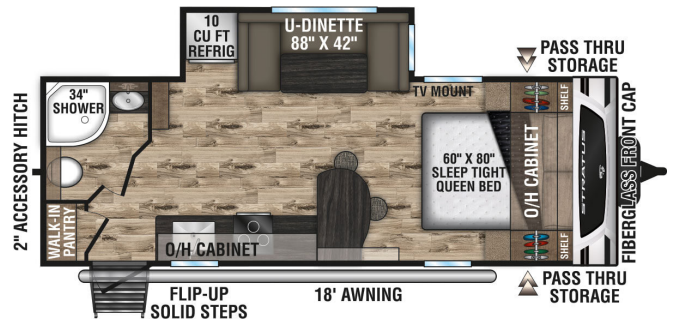

SPECIAL UNIT

$41,995.00

Originally $55,680

2024 VENTURE Stratus Ultra-Lite SR231VRB

SPECIFICATIONS

Year	2024
Manufacturer	VENTURE
Brand	Stratus Ultra-Lite
Model	SR231VRB
Type	Travel Trailer
Status	New
Stock #	564017
Financing Available	✓
Warranty Available	✓
Suspension	N/A
Leveling	N/A
Exterior Length	26.0 ft.
Dry Weight	5580 lbs.
Sleeping Capacity	4 person(s)
Interior Colour	N/A
Exterior Colour	N/A
Slideouts	1

Disclaimer: Product information, pricing and photos are as accurate as possible and are subject to change without notice.

SELLING FEATURES

NO HIDDEN FEES TAXES AND LICENSING ARE EXTRA
Promo rates as low as 6.50%

UVW (Unloaded Vehicle Weight)*5,580

Dry Hitch Weight*720

Dry Axle Weight*4,860

CCC (Cargo Carrying Capacity)1,705

GVWR 7,285

Interior Height78"

Exterior Height (with A/C)10' 10"

Exterior Width96

E...