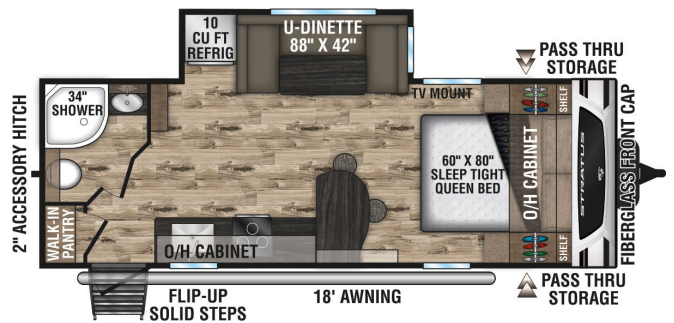

SPECIAL UNIT

$42,595.00

Originally $55,680

2024 VENTURE Stratus Ultra-Lite SR231VRB

SPECIFICATIONS

Year	2024
Manufacturer	VENTURE
Brand	Stratus Ultra-Lite
Model	SR231VRB
Type	Travel Trailer
Status	New
Stock #	564017
Financing Available	✓
Warranty Available	✓
Suspension	N/A
Leveling	N/A
Exterior Length	26.0 ft.
Dry Weight	5580 lbs.
Sleeping Capacity	4 person(s)
Interior Colour	N/A
Exterior Colour	N/A
Slideouts	1

Disclaimer: Product information, pricing and photos are as accurate as possible and are subject to change without notice.

SELLING FEATURES

NO HIDDEN FEES TAXES AND LICENSING ARE EXTRA
Promo rates as low as 6.50%

UVW (Unloaded Vehicle Weight)*5,580

Dry Hitch Weight*720

Dry Axle Weight*4,860

CCC (Cargo Carrying Capacity)1,705

GVWR 7,285

Interior Height78"

Exterior Height (with A/C)10' 10"

Exterior Width96

E...