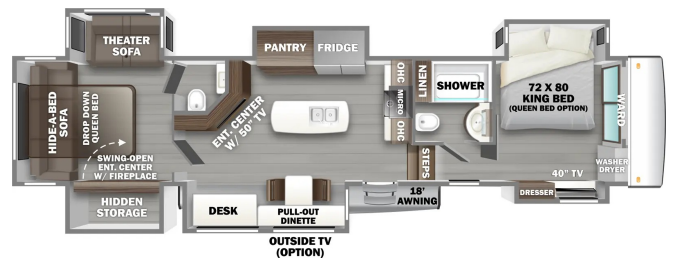

**SPECIAL UNIT**

**\$179,995.00**

Originally \$289,825

\$504 Weekly

**2024 FOREST RIVER RIVERSTONE 442MC Legacy Edition**

**SPECIFICATIONS**

Year	2024
Manufacturer	FOREST RIVER
Brand	RIVERSTONE
Model	442MC Legacy Edition
Type	Fifth Wheel
Status	New
Stock #	I1139
Financing Available	✓
Warranty Available	✓
Suspension	N/A
Leveling	N/A
Exterior Length	44.4 ft.
Dry Weight	19131 lbs.
Sleeping Capacity	6 person(s)
Interior Colour	honey maple
Exterior Colour	N/A
Slideouts	6

**Disclaimer:** Product information, pricing and photos are as accurate as possible and are subject to change without notice.

**SELLING FEATURES**

Get ready to have your adventurous dreams come true with this Riverstone Legacy 442MC. Built with R38 Residential insulation in your Roof and Floors, R16 in Slide walls & Slide-outs, topped off with Residential Luxury Appliances - You will find out why everyone is living life on the road in a Riv...

**OPTIONS & EQUIPMENT**

Awning 18'	Heating	3 Air Conditioning Unit(s) (Ducted) - Size: 15000	Solid Surface Counter Tops	Enclosed Underbelly	Fireplace	Fully Furnished
Heated Tanks	1500 Inverter	LPG Detector	Microwave	Monitor Panel	Outside Shower	
Rear Video Camera	Rack and Ladder	Sky Light(s)	Smoke Detector	Solar Panel	Toilet Facilities	
4 Televisions	Washer & Dryer	Gas/Elec Water Heater	Thermal Pane Windows	Secondary Awning		