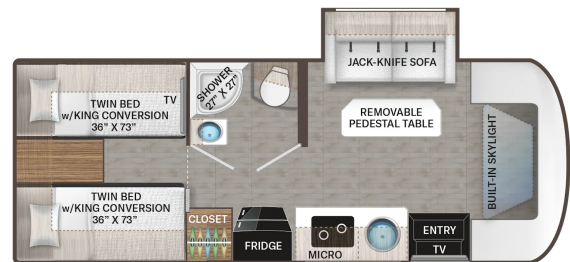

#### SPECIFICATIONS

Year	2024
Manufacturer	THOR MOTOR COACH
Brand	Gemini
Model	24KB AWD
Type	Motorhome
Class	B
Fuel Type	Gas
Status	New
Stock #	Gemini 2432
Financing Available	✓
Warranty Available	✓
Odometer	0 kms.
VIN	N/A
Chassis	2023 Ford Transit AWD
Engine	N/A
Transmission	AUTO
Suspension	N/A
Leveling	N/A
Exterior Length	25.1 ft.
Dry Weight	N/A lbs.
Sleeping Capacity	3 person(s)
Interior Colour	Silverpointe III
Exterior Colour	Wrought Iron
Slideouts	1