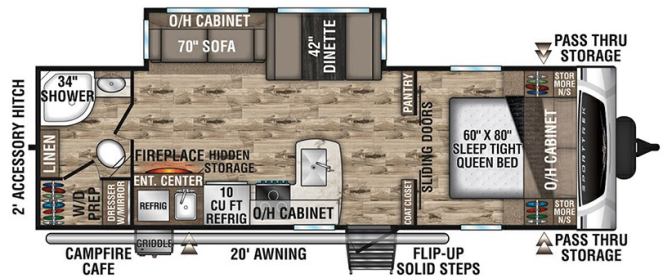

MSRP \$74,980.00
Woody's Price

2024 VENTURE RV SPORT TREK 271VMB

SPECIFICATIONS

Year	2024
Manufacturer	VENTURE RV
Brand	SPORT TREK
Model	271VMB
Type	Travel Trailer
Status	New
Stock #	48531
Financing Available	✓
Warranty Available	Manufacturer
Suspension	N/A
Leveling	N/A
Exterior Length	30.7 ft.
Dry Weight	6600 lbs.
Sleeping Capacity	6 person(s)
Interior Colour	N/A
Exterior Colour	Fiberglass
Slideouts	1

Disclaimer: Product information, pricing and photos are as accurate as possible and are subject to change without notice.

SELLING FEATURES

Specifications and Features:

- Length (ft): 30'8"
- Width (ft): 8'0"
- Height (ft): 11'4"
- Interior Height (ft): 6'10"
- Dry Weight (lbs): 6600
- Payload Capacity (lbs): 2560
- Hitch Weight (lbs): 750
- Number Of Fresh Water Holding Tanks: 1
- Total Fresh Water Tank Capacity (gal): 45
- Numb...