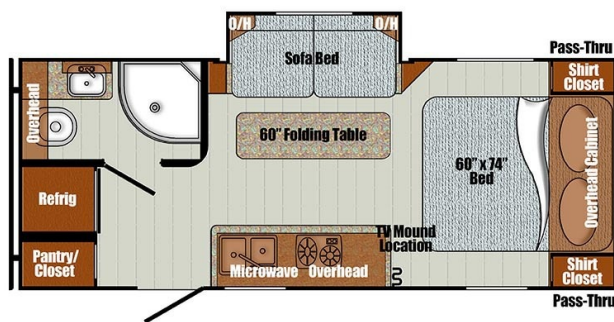

2023 GULFSTREAM VINTAGE CRUISER 19CSK

SPECIFICATIONS

Year	2023
Manufacturer	GULFSTREAM
Brand	VINTAGE CRUISER
Model	19CSK
Type	Travel Trailer
Status	New
Stock #	7045
Financing Available	✓
Warranty Available	✓
Suspension	N/A
Leveling	N/A
Exterior Length	23.0 ft.
Dry Weight	N/A lbs.
Sleeping Capacity	4 person(s)
Interior Colour	CRIMSON/WOODY
Exterior Colour	WOODY WAGON GRAPHICS PACKAGE
Slideouts	1