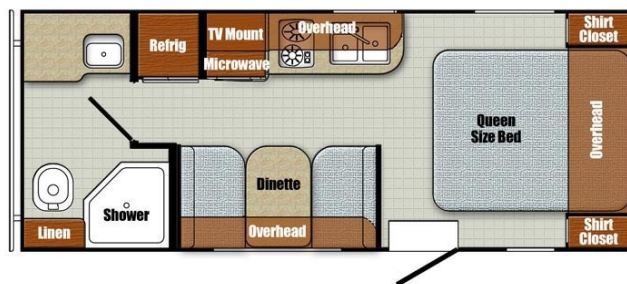

## CLEARANCE UNIT

#### SPECIFICATIONS

Year	2023
Manufacturer	GULFSTREAM
Brand	VINTAGE CRUISER
Model	19RBS
Type	Travel Trailer
Status	New
Stock #	6697
Financing Available	✓
Warranty Available	✓
Suspension	Springs
Leveling	Manual
Exterior Length	23.0 ft.
Dry Weight	N/A lbs.
Sleeping Capacity	4 person(s)
Interior Colour	TURQUOISE
Exterior Colour	TURQUOISE GRAPHICS PACKAGE
Slideouts	N/A