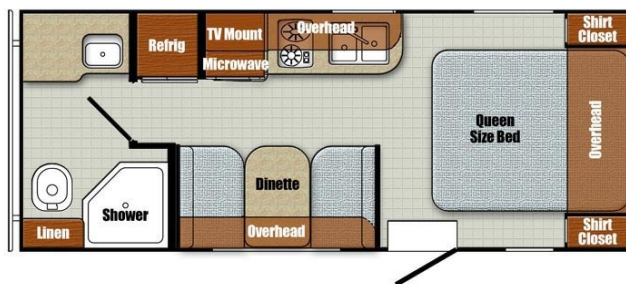

## CLEARANCE UNIT

#### SPECIFICATIONS

Year	2023
Manufacturer	GULFSTREAM
Brand	VINTAGE CRUISER
Model	19RBS
Type	Travel Trailer
Status	New
Stock #	6697
Financing Available	✓
Warranty Available	✓
Suspension	Springs
Leveling	Manual
Exterior Length	23.0 ft.
Dry Weight	N/A lbs.
Sleeping Capacity	4 person(s)
Interior Colour	TURQUOISE
Exterior Colour	TURQUOISE GRAPHICS PACKAGE
Slideouts	N/A