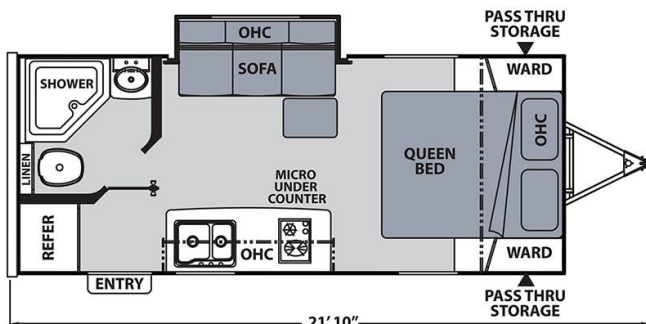

2017 COACHMEN APEX NANO 189RBS

\$22,900.00

\$128 Bi-Weekly

SPECIFICATIONS

Year	2017
Manufacturer	COACHMEN
Brand	APEX NANO
Model	189RBS
Type	Travel Trailer
Status	PreOwned
Stock #	6611A
Financing Available	✓
Warranty Available	✓
Suspension	N/A
Leveling	N/A
Exterior Length	21.0 ft.
Dry Weight	N/A lbs.
Sleeping Capacity	2 person(s)
Interior Colour	N/A
Exterior Colour	N/A
Slideouts	1