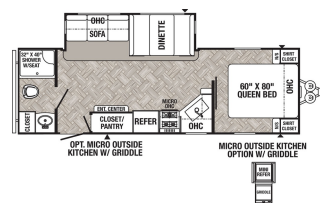

### SPECIFICATIONS

|                     |                |
|---------------------|----------------|
| Year                | 2022           |
| Manufacturer        | PUMA           |
| Brand               | PUMA           |
| Model               | PA26RBSS       |
| Type                | Travel Trailer |
| Status              | New            |
| Stock #             | 7065           |
| Financing Available | ✓              |
| Warranty Available  | ✓              |
| Suspension          | N/A            |
| Leveling            | N/A            |
| Exterior Length     | 30.0 ft.       |
| Dry Weight          | 6033 lbs.      |
| Sleeping Capacity   | 5 person(s)    |
| Interior Colour     | N/A            |
| Exterior Colour     | N/A            |
| Slideouts           | 1              |