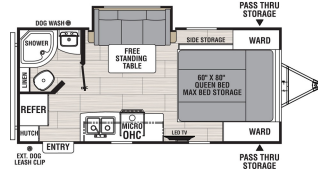

## 2022 COACHMEN NORTHERN SPIRIT 1840RBX SPECIFICATIONS

Year	2022
Manufacturer	COACHMEN
Brand	NORTHERN SPIRIT
Model	1840RBX
Type	Travel Trailer
Status	New
Stock #	4934
Financing Available	✓
Warranty Available	✓
Suspension	N/A
Leveling	N/A
Exterior Length	18.0 ft.
Dry Weight	4290 lbs.
Sleeping Capacity	N/A person(s)
Interior Colour	N/A
Exterior Colour	N/A
Slideouts	N/A