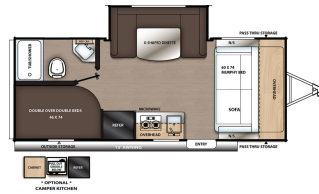

SPECIAL UNIT

\$37,000.00

Originally \$39,995

\$158 Bi-Weekly

2022 COACHMEN CATALINA SUMMIT 7 184BHS

SPECIFICATIONS

Year	2022
Manufacturer	COACHMEN
Brand	CATALINA SUMMIT 7
Model	184BHS
Type	Travel Trailer
Status	New
Stock #	4929
Financing Available	✓
Warranty Available	✓
Suspension	N/A
Leveling	N/A
Exterior Length	18.0 ft.
Dry Weight	4202 lbs.
Sleeping Capacity	8 person(s)
Interior Colour	JAVA
Exterior Colour	ALUMINUM
Slideouts	1

Disclaimer: Product information, pricing and photos are as accurate as possible and are subject to change without notice.

SELLING FEATURES

- Cambered Structural Steel I-Beam Frame
- 2"x2" Floor Joists on Approximately 12" Centers
- 3/8" Fully Decked Walk-On Roof
- Full Length Frame E-Coated Outriggers
- 4" Floor To Frame Steel Lag Bolts
- Seamle...
- 5/8" Tongue & Groove Plywood Floor Decking
- Darco Subfloor Protective Wrap/Enclosure