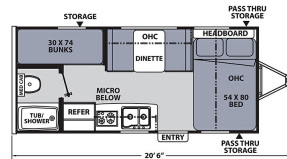

## 2022 COACHMEN APEX NANO 185BH SPECIFICATIONS

Year	2022
Manufacturer	COACHMEN
Brand	APEX NANO
Model	185BH
Type	Travel Trailer
Status	New
Stock #	4908
Financing Available	✓
Warranty Available	✓
Suspension	N/A
Leveling	N/A
Exterior Length	20.6 ft.
Dry Weight	3406 lbs.
Sleeping Capacity	5 person(s)
Interior Colour	Earth
Exterior Colour	Fiberglass
Slideouts	N/A