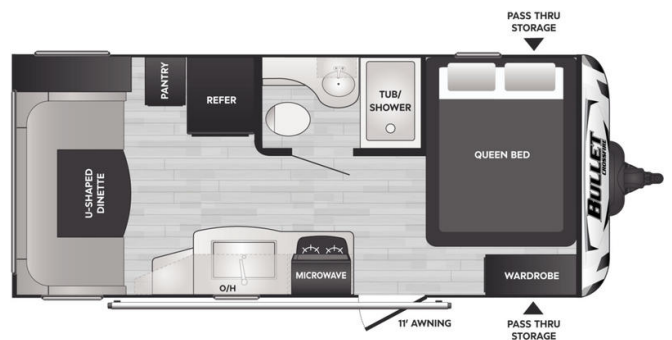

ON ORDER UNIT

2026 KEYSTONE BULLET 1900RD

SPECIFICATIONS

Year	2026
Manufacturer	KEYSTONE
Brand	BULLET
Model	1900RD
Type	Travel Trailer
Status	New
Stock #	566
Financing Available	✓
Suspension	N/A
Leveling	N/A
Exterior Length	22.0 ft.
Dry Weight	3760 lbs.
Sleeping Capacity	4 person(s)
Interior Colour	N/A
Exterior Colour	N/A
Slideouts	N/A

Disclaimer: Product information, pricing and photos are as accurate as possible and are subject to change without notice.

Powered by focusRV