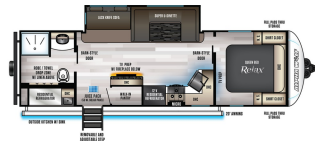

2022 FOREST RIVER ALPHA WOLF 26RB-L SPECIFICATIONS

Year	2022
Manufacturer	FOREST RIVER
Brand	ALPHA WOLF
Model	26RB-L
Type	Travel Trailer
Status	New
Stock #	TV2321
Financing Available	✓
Warranty Available	✓
Suspension	N/A
Leveling	N/A
Exterior Length	26.0 ft.
Dry Weight	6143 lbs.
Sleeping Capacity	N/A person(s)
Interior Colour	N/A
Exterior Colour	N/A
Slideouts	N/A

Disclaimer: Product information, pricing and photos are as accurate as possible and are subject to change without notice.

SELLING FEATURES

- SLATE DECOR
- WEATHER GUARD PKG
- JUICE PK
- SWING ARM BUMPER AND GRILL
- REAR TRAVEL RACK
- FULL OUTSIDE KITCHEN
- 20' AWNING
- JACK-KNIFE SOFA
- SUPER-U DINETTE
- FARM STYLE SINK
- DUAL BARN STYLE DOORS
- QUEEN BED
- WALK-IN PANTRY
- FIREPLACE