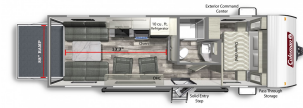

SPECIAL UNIT
\$39,900.00

Originally \$44,900

\$182 Bi-Weekly
2022 DUTCHMEN COLEMAN LANTERN 251TQ
SPECIFICATIONS

Year	2022
Manufacturer	DUTCHMEN
Brand	COLEMAN LANTERN
Model	251TQ
Type	Toy Hauler
Status	New
Stock #	8186
Financing Available	✓
Warranty Available	✓
Suspension	N/A
Leveling	N/A
Exterior Length	25.0 ft.
Dry Weight	5842 lbs.
Sleeping Capacity	10 person(s)
Interior Colour	N/A
Exterior Colour	N/A
Slideouts	N/A

CONTACT SALES FOR MORE INFORMATION!

SLEEPS 6

TOY HAULER WITH DECK AND 2 QUEEN BEDS

Cargo Area Dimensions

Cargo Area Length

13.25 ft. (159 in.)

HOT FEATURES:

POWER TON...