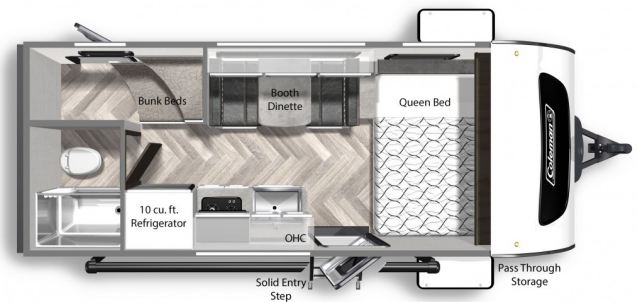

SPECIAL UNIT
\$28,900.00

Originally \$38,900

\$132 Bi-Weekly
2022 COLEMAN COLEMAN RUBICON 1628BH
SPECIFICATIONS

Year	2022
Manufacturer	COLEMAN
Brand	COLEMAN RUBICON
Model	1628BH
Type	Travel Trailer
Status	New
Stock #	8193
Financing Available	✓
Warranty Available	✓
Suspension	N/A
Leveling	N/A
Exterior Length	16.0 ft.
Dry Weight	3700 lbs.
Sleeping Capacity	2 person(s)
Interior Colour	N/A
Exterior Colour	N/A
Slideouts	1

Disclaimer: Product information, pricing and photos are as accurate as possible and are subject to change without notice.

SELLING FEATURES

The new COLEMAN® RUBICON trailer has been custom designed for today's campers who drive more fuel efficient and smaller SUV's. At the same time Rubicon makes sure they have the style, amenities and function today's camper wants and needs. All this comes with the industry's best 3 Year Limited ...