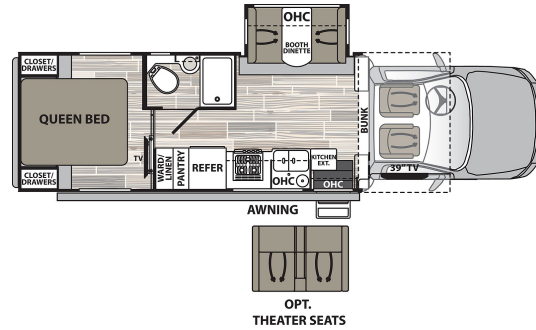

ON ORDER UNIT

2022 DYNAMAX ISATA 5 SERIES 28SS

SPECIFICATIONS

Year	2022
Manufacturer	DYNAMAX
Brand	ISATA 5 SERIES
Model	28SS
Type	Motorhome
Class	C
Fuel Type	N/A
Status	New
Stock #	0817203-S1231631
Odometer	N/A
VIN	N/A
Chassis	N/A
Engine	N/A
Transmission	N/A
Exterior Length	N/A ft.
Dry Weight	N/A lbs.
Sleeping Capacity	N/A person(s)
Interior Colour	STONE
Exterior Colour	N/A
Slideouts	N/A