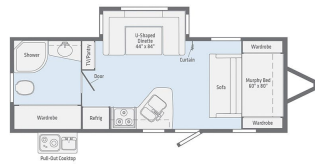

\$45,595.00

Originally ~~\$52,995.00~~

\$181 Bi-Weekly

SPECIFICATIONS

Year	2022
Manufacturer	WINNEBAGO
Brand	Minnie
Model	2201MB
Type	Travel Trailer
Status	New
Stock #	N1088
Financing Available	✓
Warranty Available	✓
Suspension	N/A
Leveling	Automatic
Exterior Length	26.1 ft.
Dry Weight	4900 lbs.
Sleeping Capacity	4 person(s)
Interior Colour	Crosshatch
Exterior Colour	Fiberglass
Slideouts	1