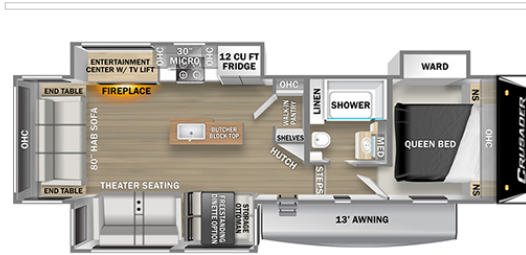

2022 PRIMETIME CRUSADER 305RLP

SPECIFICATIONS

Year	2022
Manufacturer	PRIMETIME
Brand	CRUSADER
Model	305RLP
Type	Fifth Wheel
Status	New
Stock #	12474
Financing Available	✓
Warranty Available	✓
Suspension	Springs
Leveling	Automatic
Exterior Length	34.9 ft.
Dry Weight	9745 lbs.
Sleeping Capacity	4 person(s)
Interior Colour	N/A
Exterior Colour	N/A
Slideouts	3

OPTIONS & EQUIPMENT

Awning	Aluminum Wheels	Heating	5W Jacks	Air Conditioning Unit(s)	Back Flush	Battery Tray
AC/DC Converter	Dual Wheels	Enclosed Underbelly	Free Standing Table	Fully Furnished	Island Bed	
LPG Detector	Microwave	Monitor Panel	Sky Light(s)	Smoke Detector	Spare with Carrier	
Toilet Facilities	Television	TV Antenna	Back-Up Camera Prep	Bluetooth	Enclosed Tanks	
Front Cap	LED lights	Outside Speakers	Pantry			