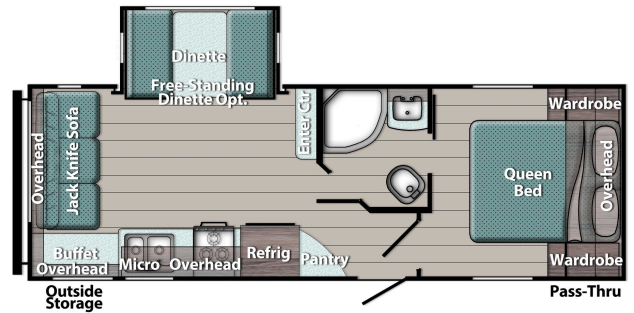

2022 GULFSTREAM AMERI-LITE TRAVEL TRAILER 236RL

SPECIFICATIONS

Year	2022
Manufacturer	GULFSTREAM
Brand	AMERI-LITE TRAVEL TRAILER
Model	236RL
Type	Travel Trailer
Status	PreOwned
Stock #	512T236
Financing Available	✓
Warranty Available	✓
Suspension	N/A
Leveling	N/A
Exterior Length	28.0 ft.
Dry Weight	5140 lbs.
Sleeping Capacity	6 person(s)
Interior Colour	N/A
Exterior Colour	N/A
Slideouts	1

Disclaimer: Product information, pricing and photos are as accurate as possible and are subject to change without notice.

SELLING FEATURES

Promo rates as low as 6.50%

KEY SPECIFICATIONS

Length 28'1"

Width 9'6"

Exterior Height 11'3"

Interior Height 6'8"

ADDITIONAL SPECS Dry Weight 5,140

Hitch Weight 930

Net Carrying Capacity 2,790

Fresh Water 30

Gray Tank 36

Black Tank 36

Furnace 16,000 BTU

Wa...