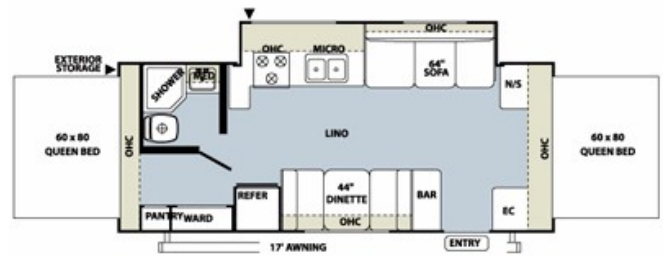

**CONSIGNMENT UNIT**

**\$12,900.00**

**2010 ROCKWOOD ROO ROCKWOOD 23SS**

**SPECIFICATIONS**

Year	2010
Manufacturer	ROCKWOOD ROO
Brand	ROCKWOOD
Model	23SS
Type	Hybrid
Status	PreOwned
Stock #	AD107450
Financing Available	✓
Warranty Available	✗
Suspension	N/A
Leveling	N/A
Exterior Length	24.5 ft.
Dry Weight	4108 lbs.
Sleeping Capacity	8 person(s)
Interior Colour	N/A
Exterior Colour	N/A
Slideouts	1

**Disclaimer:** Product information, pricing and photos are as accurate as possible and are subject to change without notice.

**SELLING FEATURES**

2010 Forest River Rockwood Roo, 23SS, See new sights and experience new adventures in the 2010 Forest River Rockwood Roo 23SS. Rest easy in this Travel Trailer which comfortably sleeps 8. Everything you need for a good night's sleep, includes: 2 sofa bed(s) and 2 queen bed. RV Living in the Rockw...