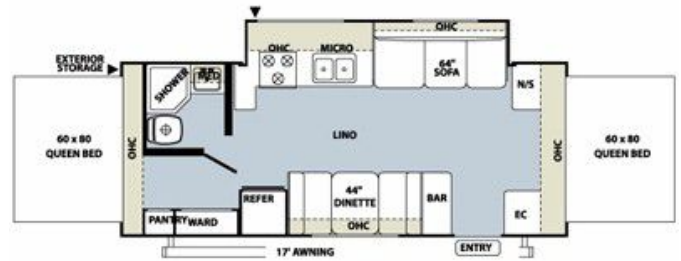

**CONSIGNMENT UNIT**

**\$12,900.00**

**2010 ROCKWOOD ROO ROCKWOOD 23SS**

**SPECIFICATIONS**

Year	2010
Manufacturer	ROCKWOOD ROO
Brand	ROCKWOOD
Model	23SS
Type	Hybrid
Status	PreOwned
Stock #	AD107450
Financing Available	✓
Warranty Available	✗
Suspension	N/A
Leveling	N/A
Exterior Length	24.5 ft.
Dry Weight	4108 lbs.
Sleeping Capacity	8 person(s)
Interior Colour	N/A
Exterior Colour	N/A
Slideouts	1

**Disclaimer:** Product information, pricing and photos are as accurate as possible and are subject to change without notice.

**SELLING FEATURES**

2010 Forest River Rockwood Roo, 23SS, See new sights and experience new adventures in the 2010 Forest River Rockwood Roo 23SS. Rest easy in this Travel Trailer which comfortably sleeps 8. Everything you need for a good night's sleep, includes: 2 sofa bed(s) and 2 queen bed. RV Living in the Rockw...