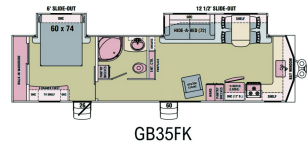

2022 HL ENTERPRISE GEORGIAN BAY 35 FK SPECIFICATIONS

Year	2022
Manufacturer	HL ENTERPRISE
Brand	GEORGIAN BAY
Model	35 FK
Type	Park Model
Status	New
Stock #	NE003049
Financing Available	✓
Warranty Available	✓
Suspension	N/A
Leveling	N/A
Exterior Length	37.0 ft.
Dry Weight	9000 lbs.
Sleeping Capacity	4 person(s)
Interior Colour	OPAL
Exterior Colour	Aluminum
Slideouts	2

Disclaimer: Product information, pricing and photos are as accurate as possible and are subject to change without notice.

SELLING FEATURES

Also Includes:

37' Couples park model with 2 slide outs and 8' ceilings. This spacious floor plan features a large front kitchen with plenty of cupboards and counter space including a large pantry. Has a residential 2 door fridge, large sink with covers, 3 burner stove top/oven and microwave. Table and chairs...