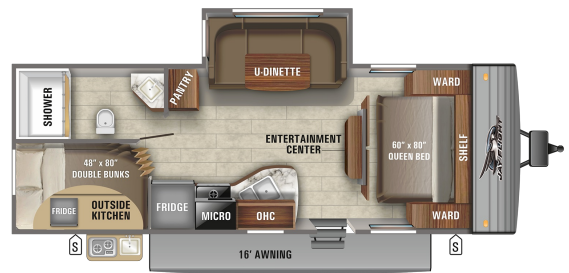

## 2022 JAYCO JAYFLIGHT SLX 242BHS

### SPECIFICATIONS

Year	2022
Manufacturer	JAYCO
Brand	JAYFLIGHT SLX
Model	242BHS
Type	Travel Trailer
Status	New
Stock #	HM2014
Financing Available	✓
Warranty Available	✓
Suspension	Springs
Leveling	Manual
Exterior Length	29.3 ft.
Dry Weight	1 lbs.
Sleeping Capacity	8 person(s)
Interior Colour	CLASSIC COTTAGE
Exterior Colour	ALUMINUM
Slideouts	1

### OPTIONS & EQUIPMENT

- 1 Air Conditioning Unit(s) - Size: 13.5 BTU
- LPG Detector
- Toilet Facilities
- ABS Bottle Cover
- Seamless
- JSMART Lighting
- Shower Surround
- Water Heater Bypass Kit
- Back Flush
- Microwave
- 1 32" Televisions
- Awning
- CSA Standards
- Nitro Filled Radial Tires
- Silver Spoke Rims
- Battery Charger
- Monitor Panel
- TV Antenna
- Power w/LED Lites
- Electric Tongue Jack
- Outside Speakers
- Solar Power Package
- Battery Tray
- Outside Shower
- Gas/Elec Water Heater 6 GAL
- Backup Camera Prep
- Entry Assist Handle
- Outside Kitchen
- USB Charging Centres
- Enclosed Underbelly
- 1 Sky Light(s)
- 30 Amp Service
- Cooktop - 3 Burner
- Ext. Grill Quick-connect
- Oven
- U-Shape Dinette
- Island Bed
- Spare with Carrier
- 30 LB Gas Bottles (2)
- Countertop
- Gas Furnace
- Pleated Shades
- Stabilizer Jacks
- Wardrobe Shelf