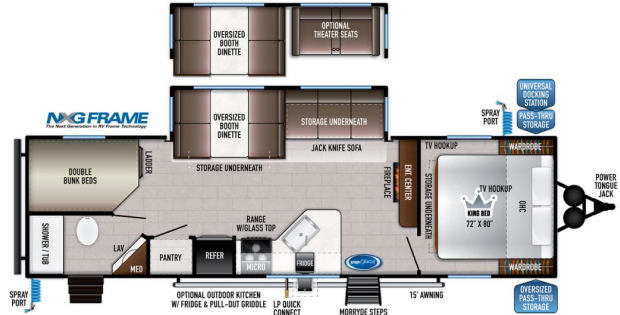

Year	2022
Manufacturer	EAST TO WEST
Brand	DELLA TERRA
Model	271BH
Type	Travel Trailer
Status	New
Stock #	0000271
Financing Available	✘
Warranty Available	✘
Suspension	N/A
Leveling	N/A
Exterior Length	34.4 ft.
Dry Weight	N/A lbs.
Sleeping Capacity	10 person(s)
Interior Colour	STONE
Exterior Colour	N/A
Slideouts	1