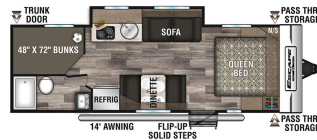

Disclaimer: Product information, pricing and photos are as accurate as possible and are subject to change without notice.

SELLING FEATURES

Also Includes:

Specifications and Features:

- Length (ft): 27'3"
- Height (ft): 9'10"
- Dry Weight (lbs): 4000
- Hitch Weight (lbs): 450
- Total Fresh Water Tank Capacity (gal): 20
- Width (ft): 7'6"
- Interior Height (ft): 6'6"
- Payload Capacity (lbs): 1000
- Number Of Fresh Water Holding Tanks: 1
- Numbe...