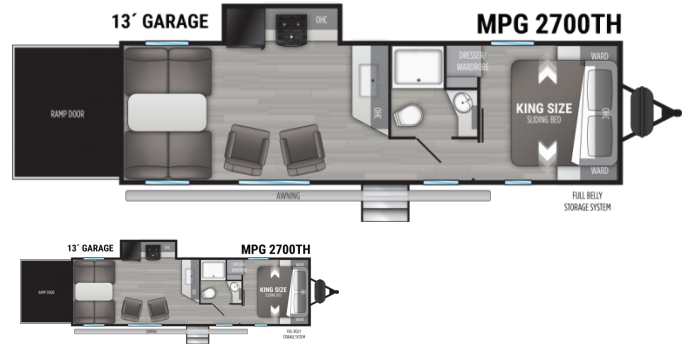

## 2022 CRUISER RV MPG 2700 TH SPECIFICATIONS

Year	2022
Manufacturer	CRUISER RV
Brand	MPG
Model	2700 TH
Type	Toy Hauler
Status	New
Stock #	x
Financing Available	✓
Warranty Available	✓
Suspension	N/A
Leveling	N/A
Exterior Length	31.0 ft.
Dry Weight	5919 lbs.
Sleeping Capacity	6 person(s)
Interior Colour	N/A
Exterior Colour	Gel Coat
Slideouts	1

## SELLING FEATURES

Also Includes:  
\*\*COMING SOON\*\*

31.11' Toy Hauler trailer with a slide out, 13' garage and a shipping weight of 5919 lbs, Azdel on board! Manufactured by Cruiser RV, with a 3 year limited structural warranty. Comes with many upgrades including full belly storage system, electric tongue and stabilizer jacks a...

## INCLUDED OPTIONS & EQUIPMENT

Awning 20'	Aluminum Wheels	Fridge with 2 doors	Heating	Air Conditioning Unit(s) (Ducted)	Back Flush	AC/DC Converter
Day Night Shades	Dual Wheels	Enclosed Underbelly	Extra Door	Island Bed	LPG Detector	
Microwave	Monitor Panel	Sky Light(s)	Smoke Detector	Spare with Carrier	Toilet Facilities	
TV Antenna	Electric Stabilizer Jacks	Heated Underbelly	Outside Water Source	Power Tongue Jack	Solar Panel Adapter	
Solid Entry Step						