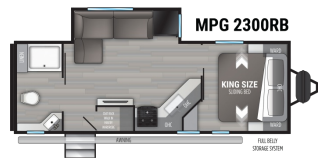

ON ORDER UNIT

**2022 CRUISER RV MPG ULTRA - LITE 2300RB
SPECIFICATIONS**

| | |
|---------------------|------------------|
| Year | 2022 |
| Manufacturer | CRUISER RV |
| Brand | MPG ULTRA - LITE |
| Model | 2300RB |
| Type | Travel Trailer |
| Status | New |
| Stock # | 2300RB |
| Financing Available | ✓ |
| Warranty Available | ✓ |
| Suspension | N/A |
| Leveling | N/A |
| Exterior Length | 23.0 ft. |
| Dry Weight | N/A lbs. |
| Sleeping Capacity | N/A person(s) |
| Interior Colour | N/A |
| Exterior Colour | N/A |
| Slideouts | N/A |