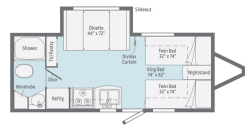

SPECIFICATIONS

Year	2021
Manufacturer	WINNEBAGO
Brand	MICRO MINNIE
Model	2108TB
Type	Travel Trailer
Status	New
Stock #	052886
Financing Available	✓
Warranty Available	✓
Suspension	N/A
Leveling	N/A
Exterior Length	19.0 ft.
Dry Weight	4040 lbs.
Sleeping Capacity	4 person(s)
Interior Colour	N/A
Exterior Colour	Fibreglass
Slideouts	1

2020 MICRO MINNIE 2108TB