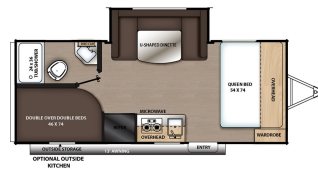

\$36,900.00

Originally \$46,225.00

\$74 Weekly

SPECIFICATIONS

Year	2022
Manufacturer	COACHMEN
Brand	CATALINA SUMMIT SERIES 8
Model	CAT184BHS (8 YRS WARRANTY, FRT, PDI INC)
Type	Travel Trailer
Status	New
Stock #	3429
Financing Available	✓
Warranty Available	✓
Suspension	Springs
Leveling	Manual
Exterior Length	23.0 ft.
Dry Weight	4202 lbs.
Sleeping Capacity	8 person(s)
Interior Colour	JAVA
Exterior Colour	Aluminum
Slideouts	1