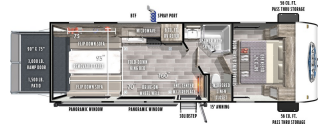

## 2021 FOREST RIVER FSX 260RT SPECIFICATIONS

Year	2021
Manufacturer	FOREST RIVER
Brand	FSX
Model	260RT
Type	Toy Hauler
Status	New
Stock #	N893
Financing Available	✓
Warranty Available	✓
Suspension	N/A
Leveling	Manual
Exterior Length	28.8 ft.
Dry Weight	4728 lbs.
Sleeping Capacity	4 person(s)
Interior Colour	Charcoal
Exterior Colour	Aluminum
Slideouts	N/A

## SELLING FEATURES

**Also Includes:**

Fully featured, light weight, and easy to tow, the Salem FSX 260RT offers convenience in a little package. Perfect for first time and seasoned campers alike, a modern residential living space is easy to call your home away from home.

## INCLUDED OPTIONS & EQUIPMENT

Awning 15'	Fridge with 2 doors	Heating	1 Air Conditioning Unit(s) (Ducted) - Size: 15.0	Battery Tray	AC/DC Converter	Solid Surface Counter Tops
Day Night Shades	Fireplace	Fully Furnished	Island Bed	Stabilizer Jacks	LPG Detector	
Microwave	Convection Oven	Monitor Panel	Power Bath Vents	1 Sky Light(s)	Smoke Detector	
Spare with Carrier	Toilet Facilities	TV Antenna	Gas (dsi) Water Heater 6	Power Awning	Rear Camera Prep	
Solar Panel Prep	Power Awning	Rear Camera Prep	Solar Panel Prep			