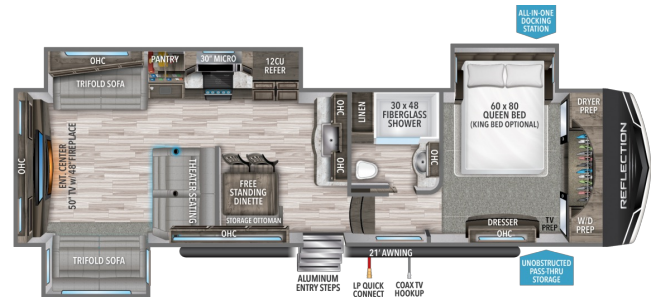

### SPECIFICATIONS

Year	2021
Manufacturer	GRAND DESIGN
Brand	REFLECTION
Model	340RDS
Type	Fifth Wheel
Status	New
Stock #	29550
Financing Available	✘
Warranty Available	✘
Suspension	N/A
Leveling	N/A
Exterior Length	36.0 ft.
Dry Weight	10704 lbs.
Sleeping Capacity	6 person(s)
Interior Colour	Pebble
Exterior Colour	White
Slideouts	3

### INCLUDED OPTIONS & EQUIPMENT

Rear Lifting Area w/Double Slide, Reflection Peace of Mind Package, 47 Gal Black Water, 87 Gal Grey Water, 60 Gal Fresh Water, Four Seasons Protection Package, Awning, 3 Slides, Queen Island Bed, Features and Options May Vary, Fireplace, Entertainment Centre, Wardrobe, Free Standing Table with 2 Chairs and Bench, Reflection Arctic 4 Season Protection Package, Reflection Ultimate Power Package, 35000 BTU Furnace, 6 Gal Hot Water Heater, Microwave, 3 Burner Cooktop, Fridge, Sofa x 2, Rear Living Room,