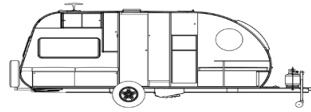

2020 SAFARI CONDO ALTO 2114 For Viewing Only

SPECIFICATIONS

Year	2020
Manufacturer	SAFARI CONDO
Brand	ALTO
Model	2114 For Viewing Only
Type	Travel Trailer
Status	New
Stock #	5335
Financing Available	✓
Warranty Available	✓
Suspension	N/A
Leveling	N/A
Exterior Length	21.0 ft.
Dry Weight	N/A lbs.
Sleeping Capacity	4 person(s)
Interior Colour	DANISH MAPLE/ NATURAL BEIGE / WHITE DROP
Exterior Colour	N/A
Slideouts	N/A