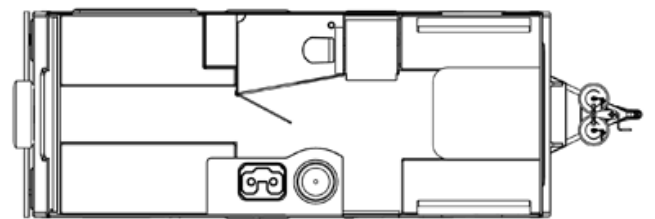

2020 SAFARI CONDO ALTO 2114 For Viewing Only

SPECIFICATIONS

Year	2020
Manufacturer	SAFARI CONDO
Brand	ALTO
Model	2114 For Viewing Only
Type	Travel Trailer
Status	New
Stock #	5335
Financing Available	✓
Warranty Available	✓
Suspension	N/A
Leveling	N/A
Exterior Length	21.0 ft.
Dry Weight	N/A lbs.
Sleeping Capacity	4 person(s)
Interior Colour	DANISH MAPLE/ NATURAL BEIGE / WHITE DROP
Exterior Colour	N/A
Slideouts	N/A

Disclaimer: Product information, pricing and photos are as accurate as possible and are subject to change without notice.

Powered by focusRV