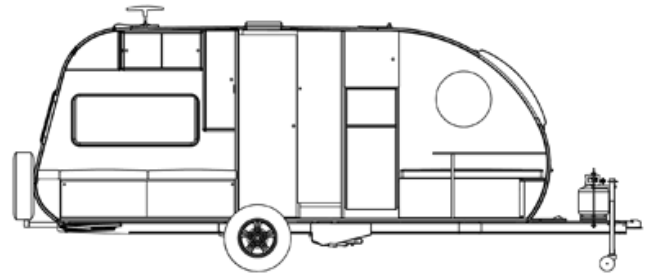

2020 SAFARI CONDO ALTO 2114 For Viewing Only

SPECIFICATIONS

Year	2020
Manufacturer	SAFARI CONDO
Brand	ALTO
Model	2114 For Viewing Only
Type	Travel Trailer
Status	New
Stock #	5335
Financing Available	✓
Warranty Available	✓
Suspension	N/A
Leveling	N/A
Exterior Length	21.0 ft.
Dry Weight	N/A lbs.
Sleeping Capacity	4 person(s)
Interior Colour	DANISH MAPLE/ NATURAL BEIGE / WHITE DROP
Exterior Colour	N/A
Slideouts	N/A

Disclaimer: Product information, pricing and photos are as accurate as possible and are subject to change without notice.

Powered by focusRV